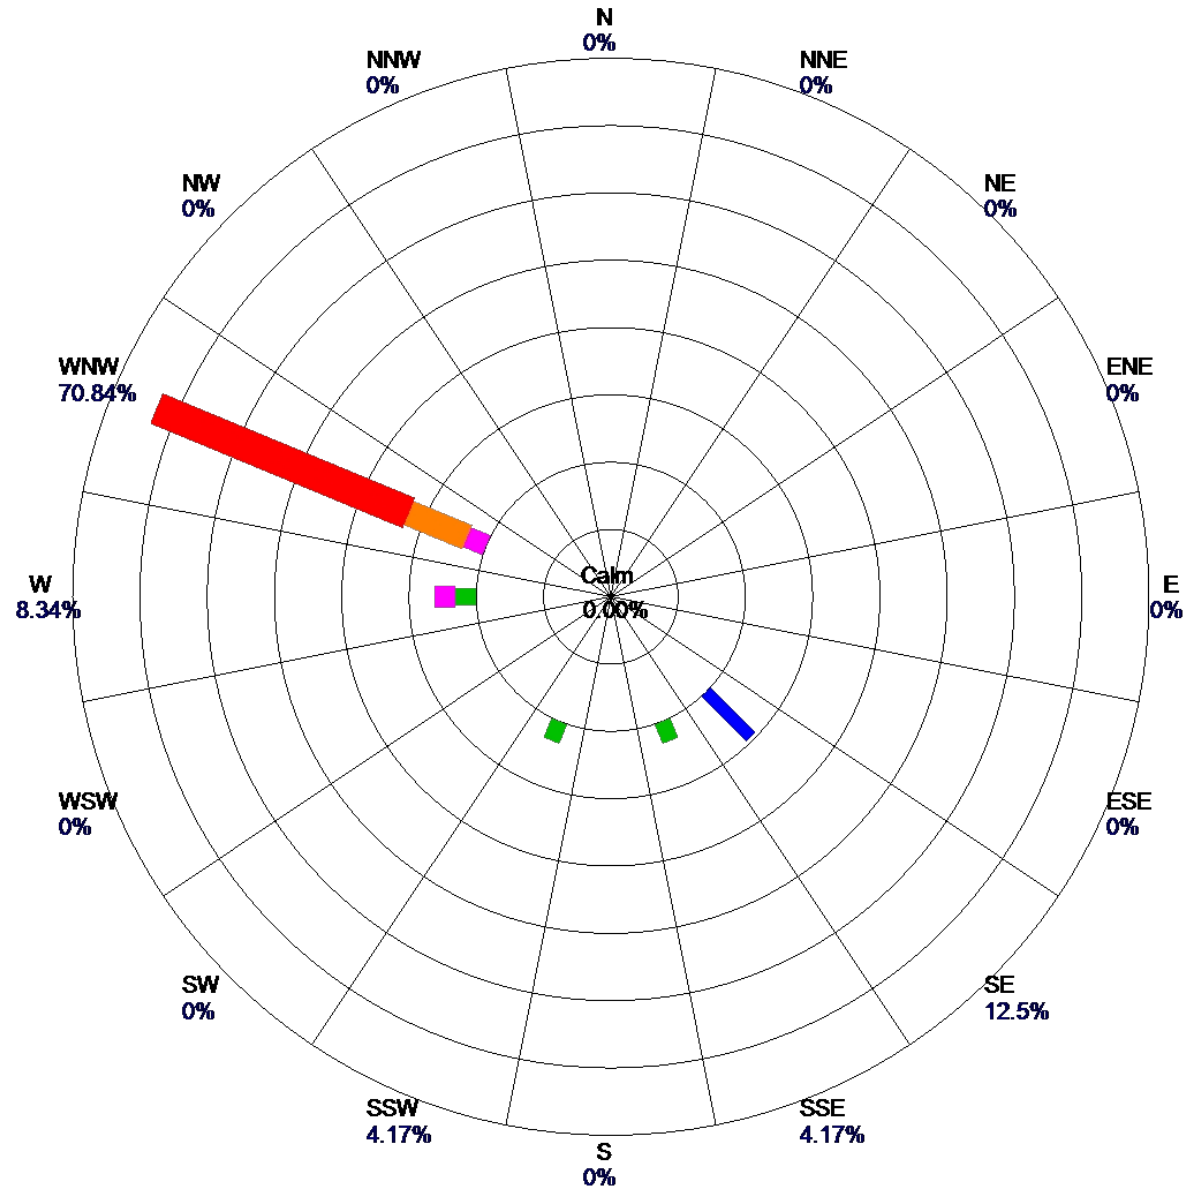

Site: Yankee
Parameter: WSPD
Units: MPH

Period: 4/15/2019-4/15/2019