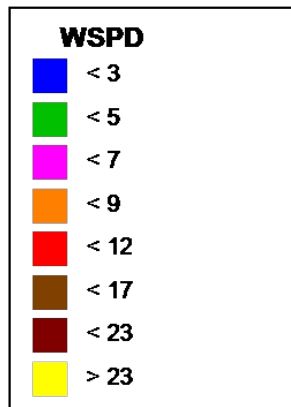

Site: Yankee
Parameter: WSPD
Units: MPH

Period: 4/15/2019-4/15/2019