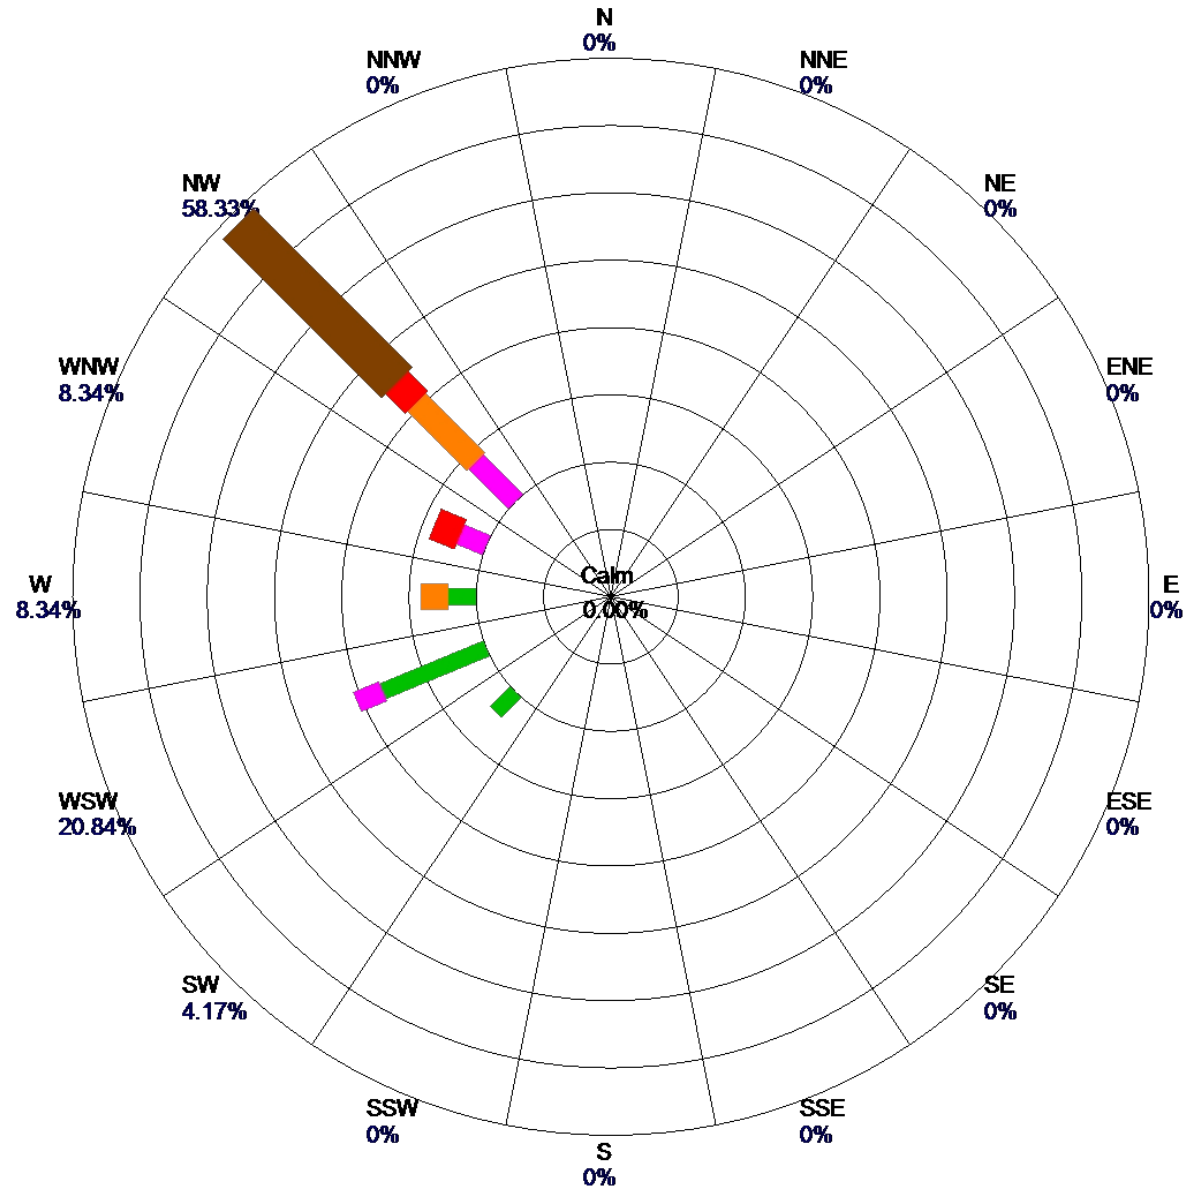

Site: Yankee
Parameter: WSPD
Units: MPH

Period: 3/22/2019-3/22/2019