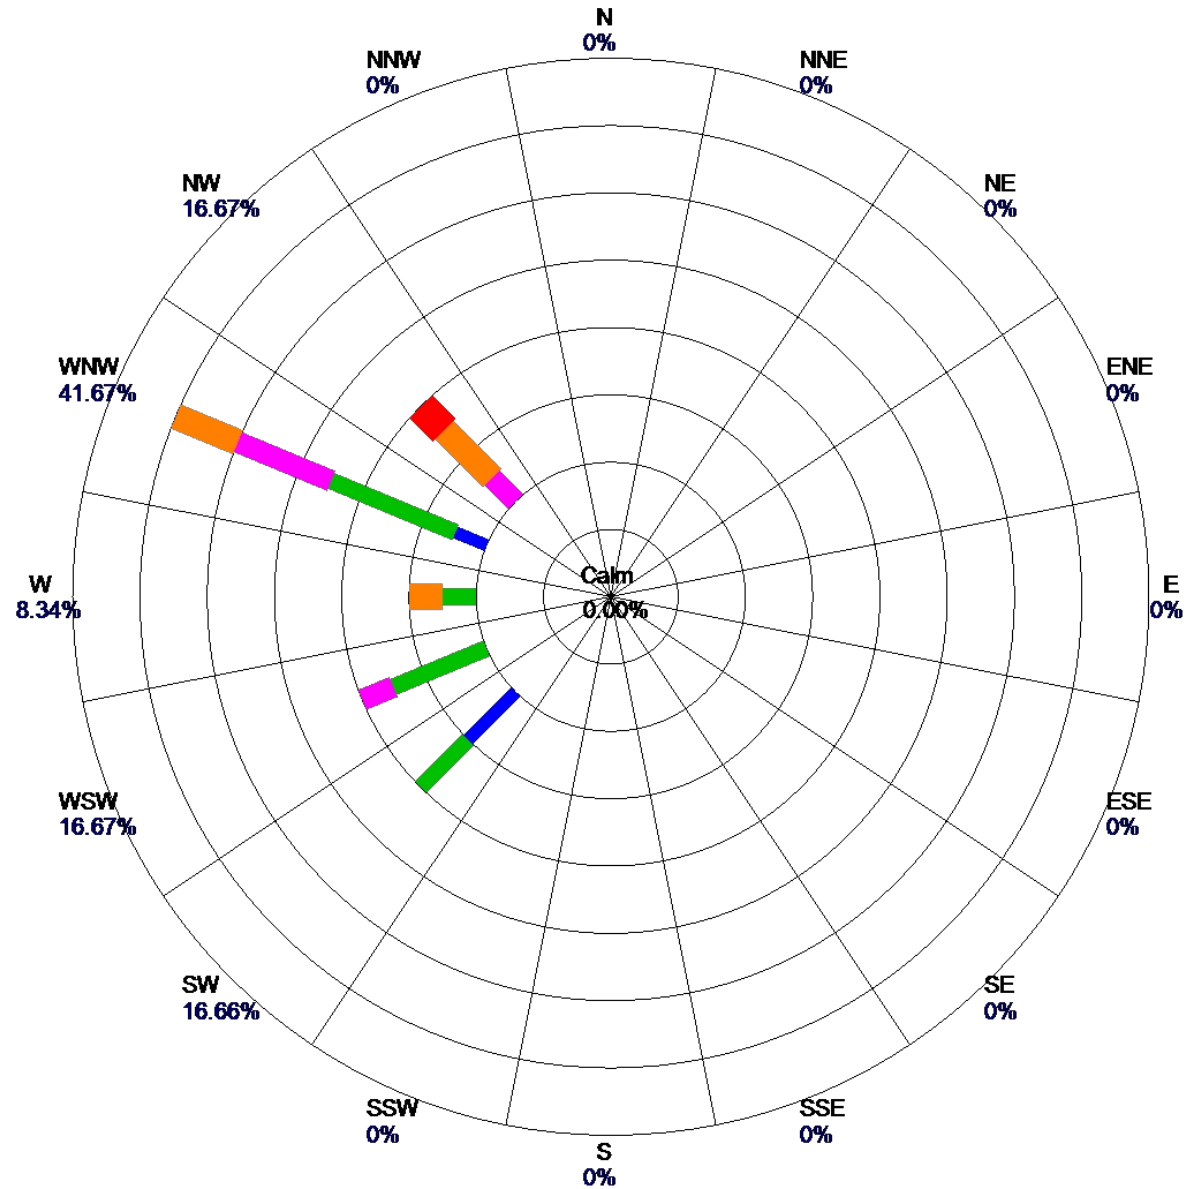

Site: Amanda Elem
Parameter: WSPD
Units: MPH

Period: 3/22/2019-3/22/2019