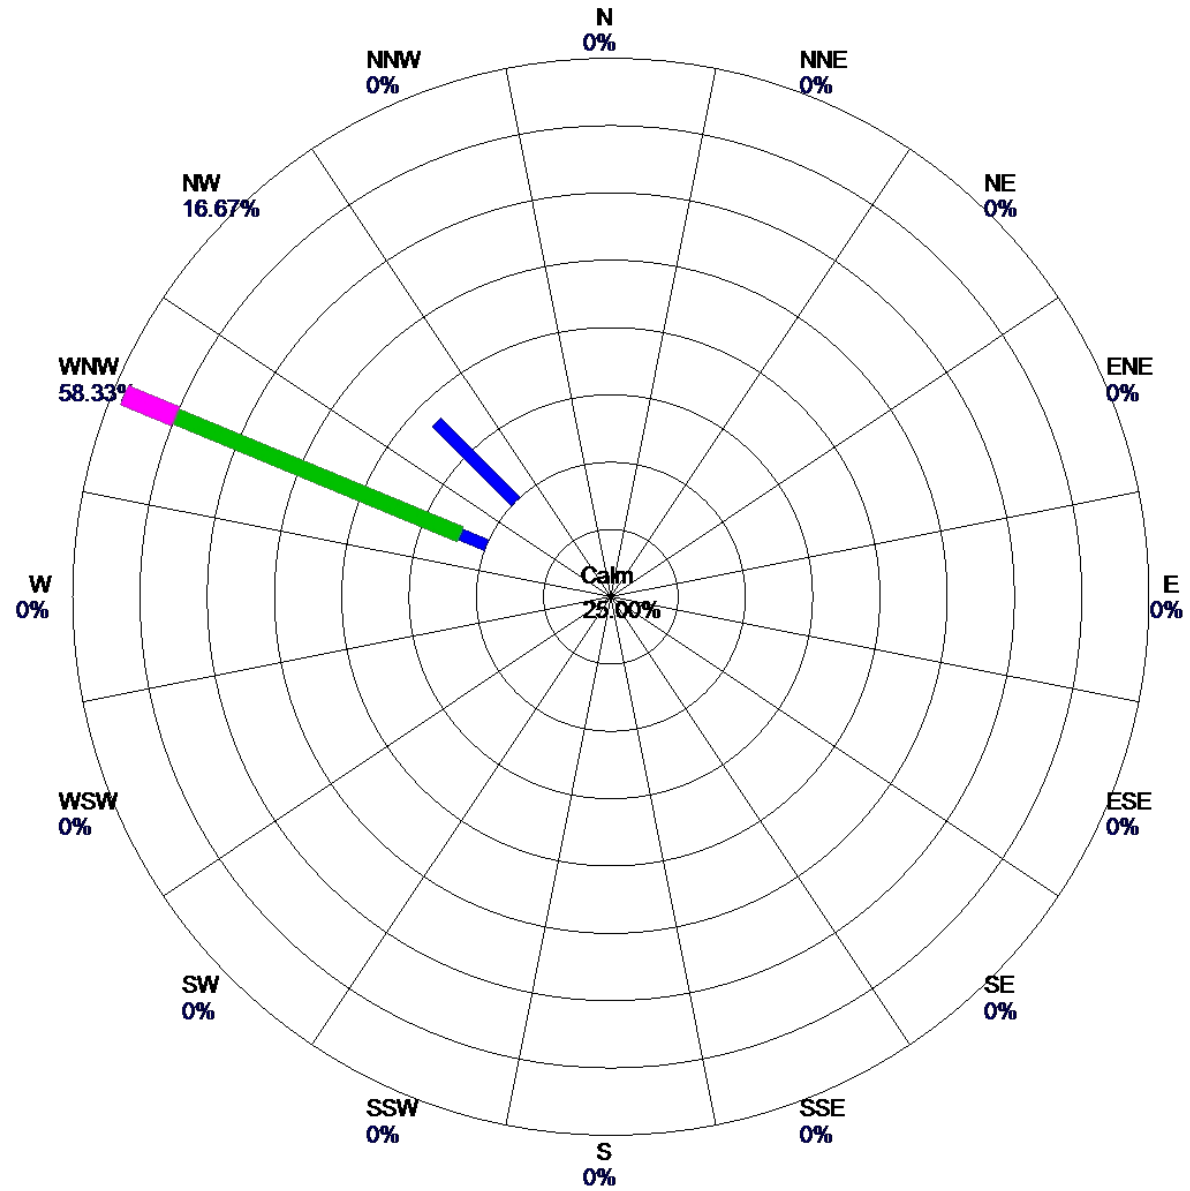

Site: Yankee
Parameter: WSMS
Units: M/SEC

Period: 11/10/2018-11/10/2018