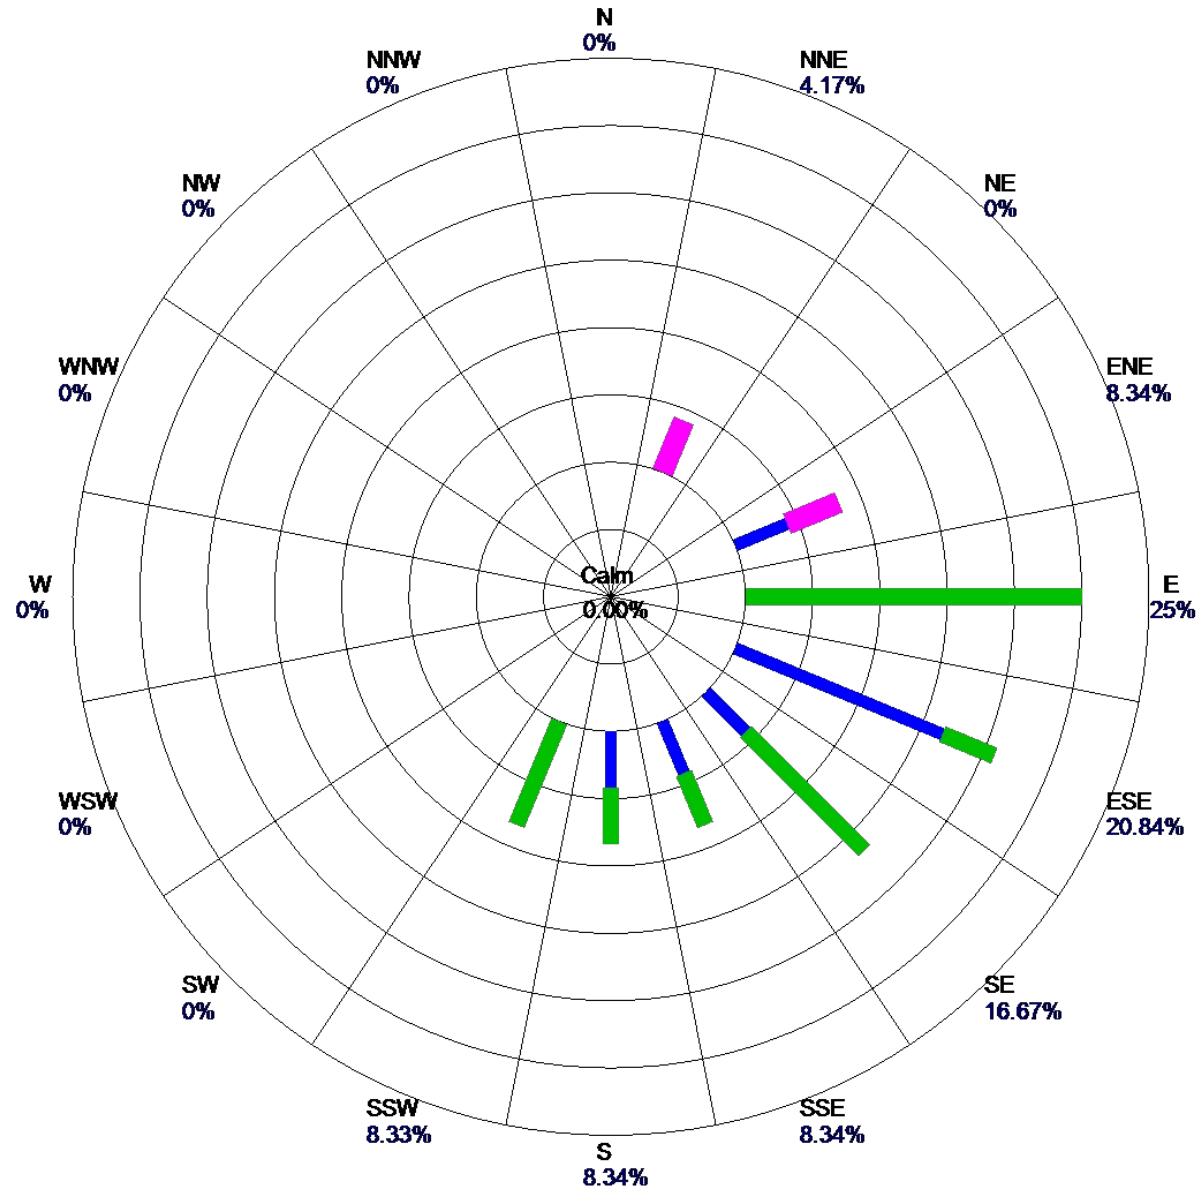

Site: Yankee
Parameter: WSPD
Units: MPH

Period: 10/5/2018-10/5/2018