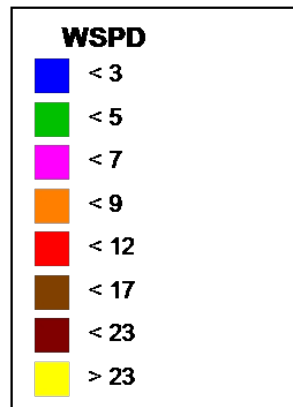

Site: YANKEE
Parameter: WSPD
Units: MPH

Period: 8/18/2018-8/18/2018