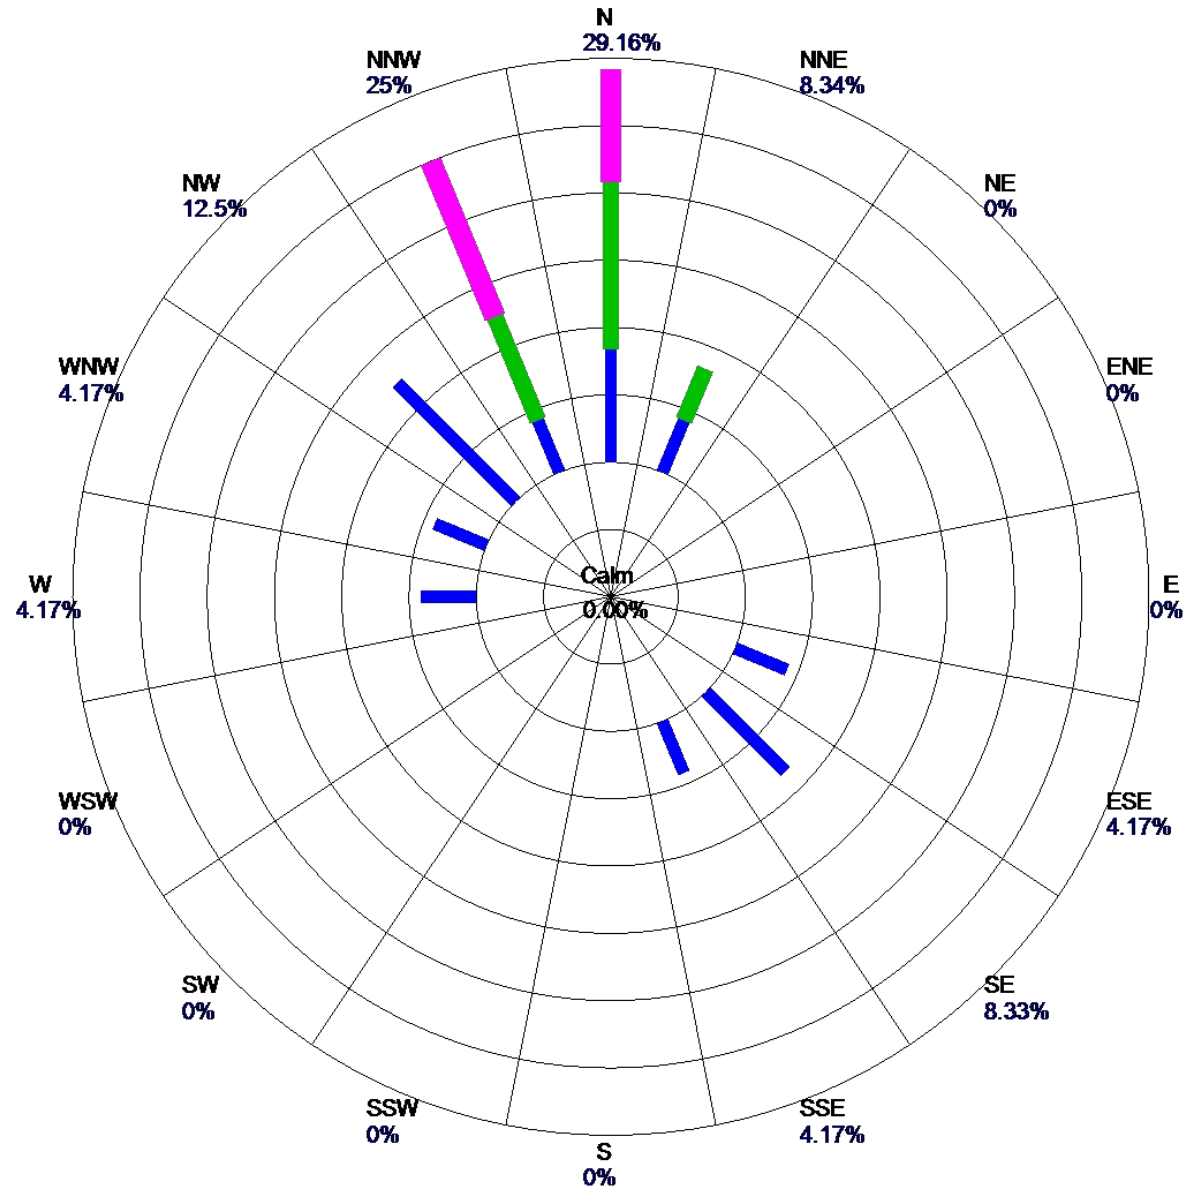

Site: YANKEE
Parameter: WSPD
Units: MPH

Period: 8/18/2018-8/18/2018