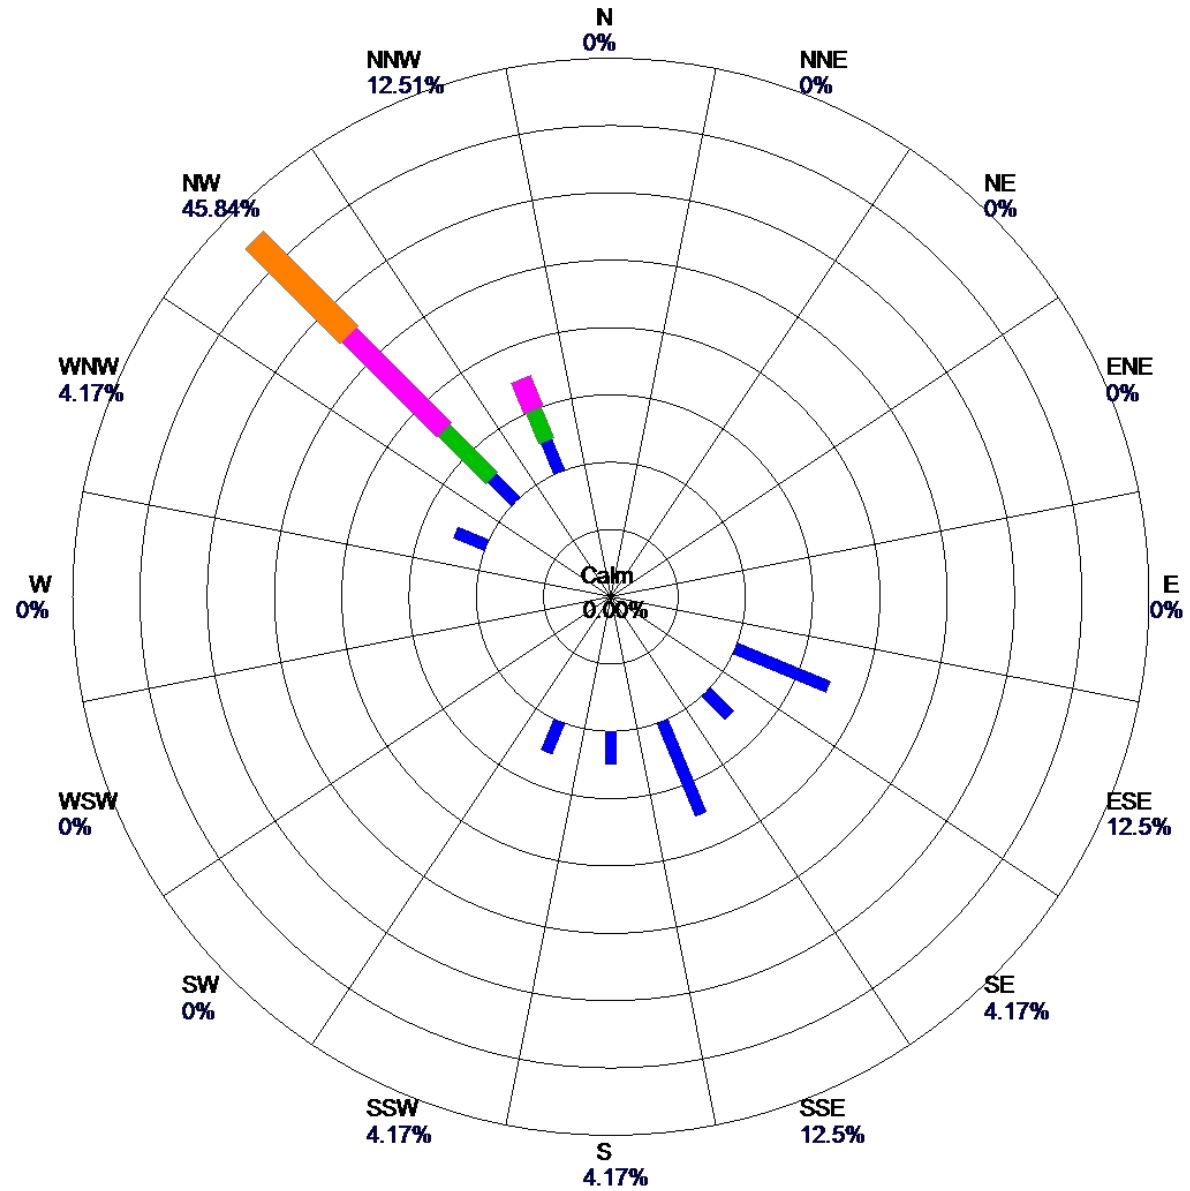

Site: YANKEE  
Parameter: WSPD  
Units: MPH

Period: 7/25/2018-7/25/2018