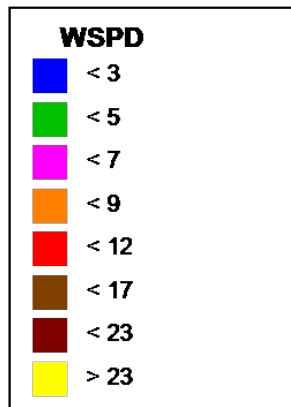

Site: YANKEE  
Parameter: WSPD  
Units: MPH

Period: 7/25/2018-7/25/2018