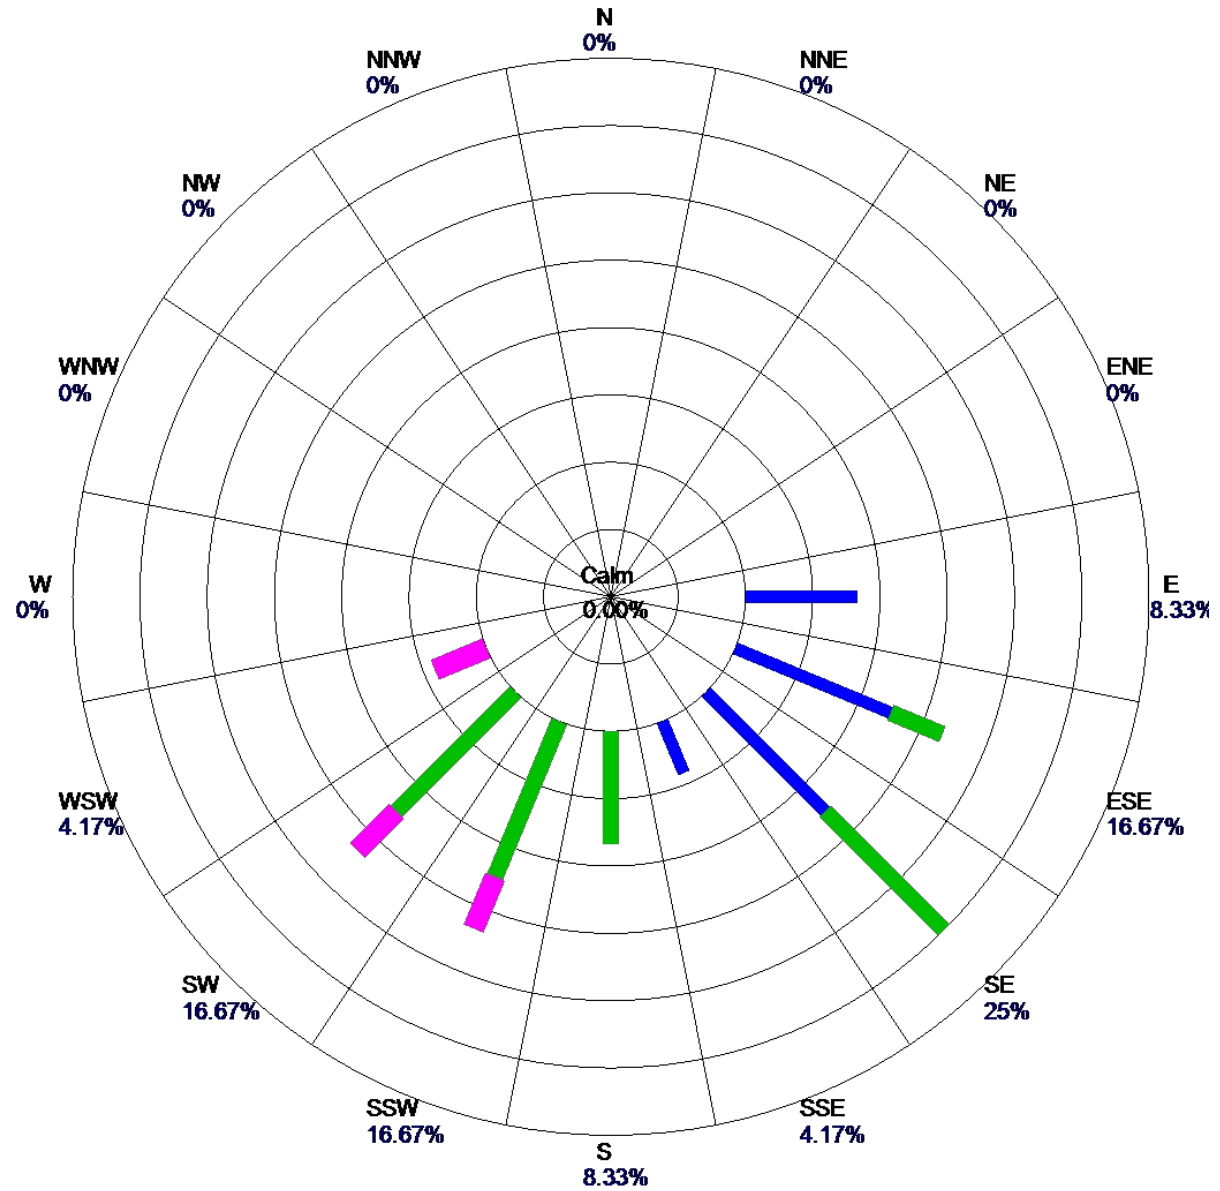

Site: YANKEE
Parameter: WSPD
Units: MPH

Period: 5/26/2018-5/26/2018