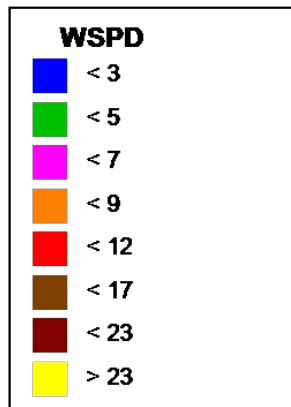

Site: YANKEE
Parameter: WSPD
Units: MPH

Period: 5/26/2018-5/26/2018