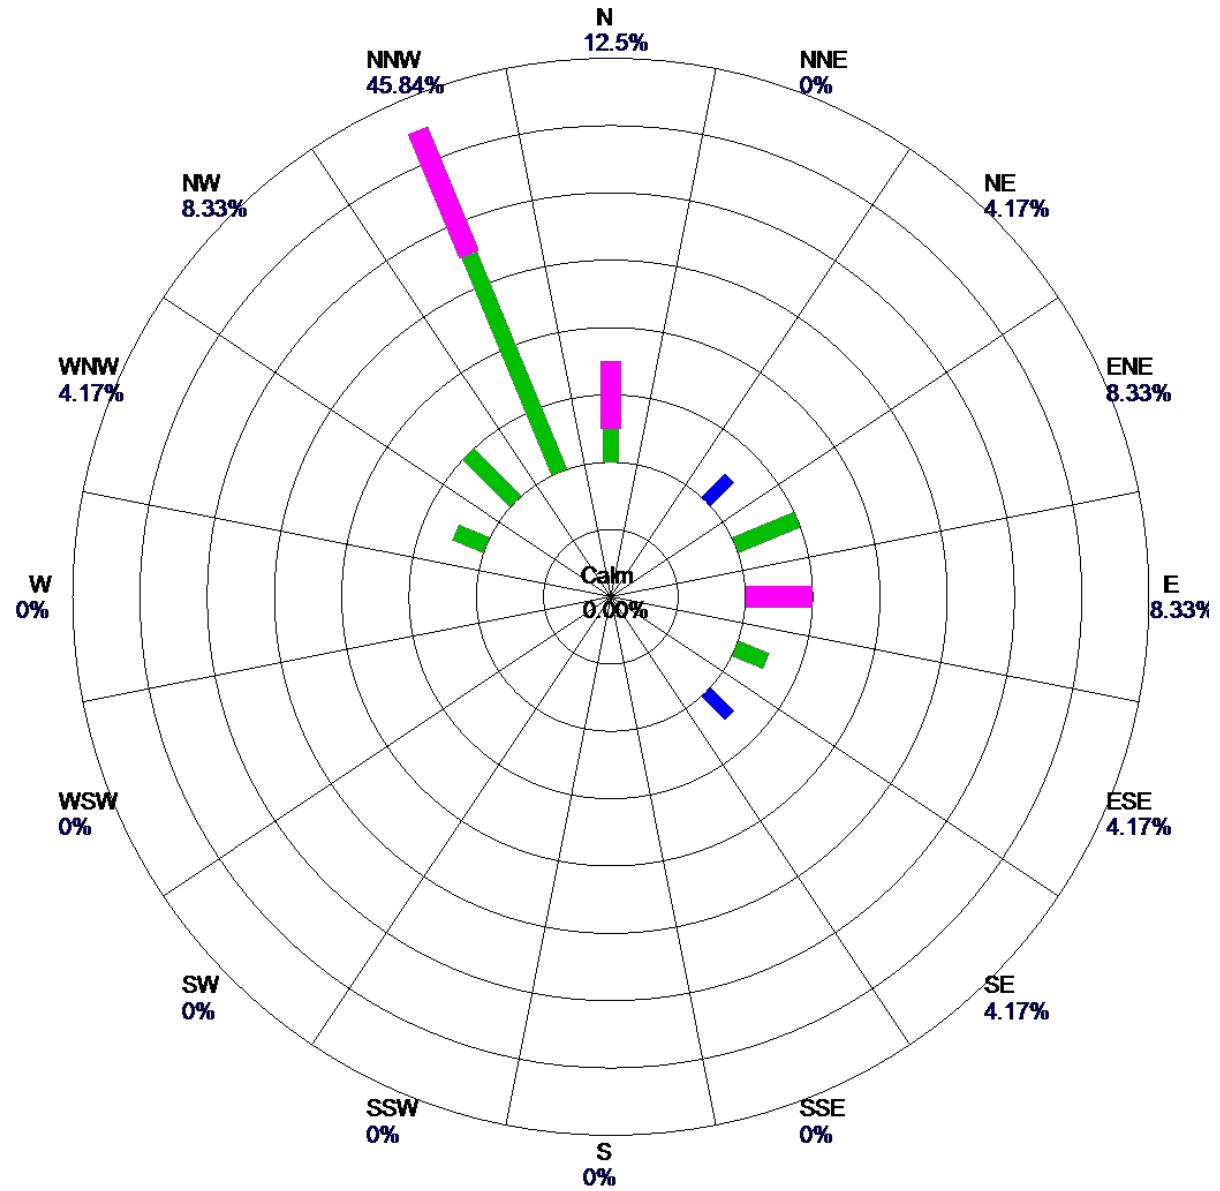

Site: YANKEE  
Parameter: WSPD  
Units: MPH

Period: 4/8/2018-4/8/2018