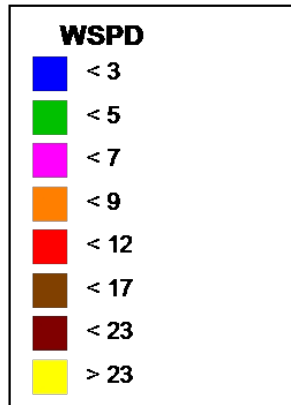

Site: YANKEE  
Parameter: WSPD  
Units: MPH

Period: 4/8/2018-4/8/2018