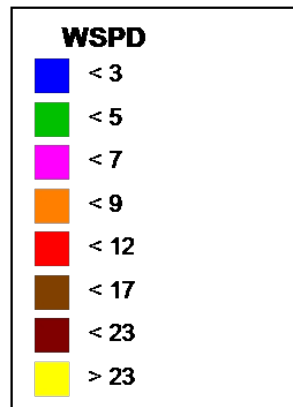

Site: YANKEE  
Parameter: WSPD  
Units: MPH

Period: 3/15/2018-3/15/2018