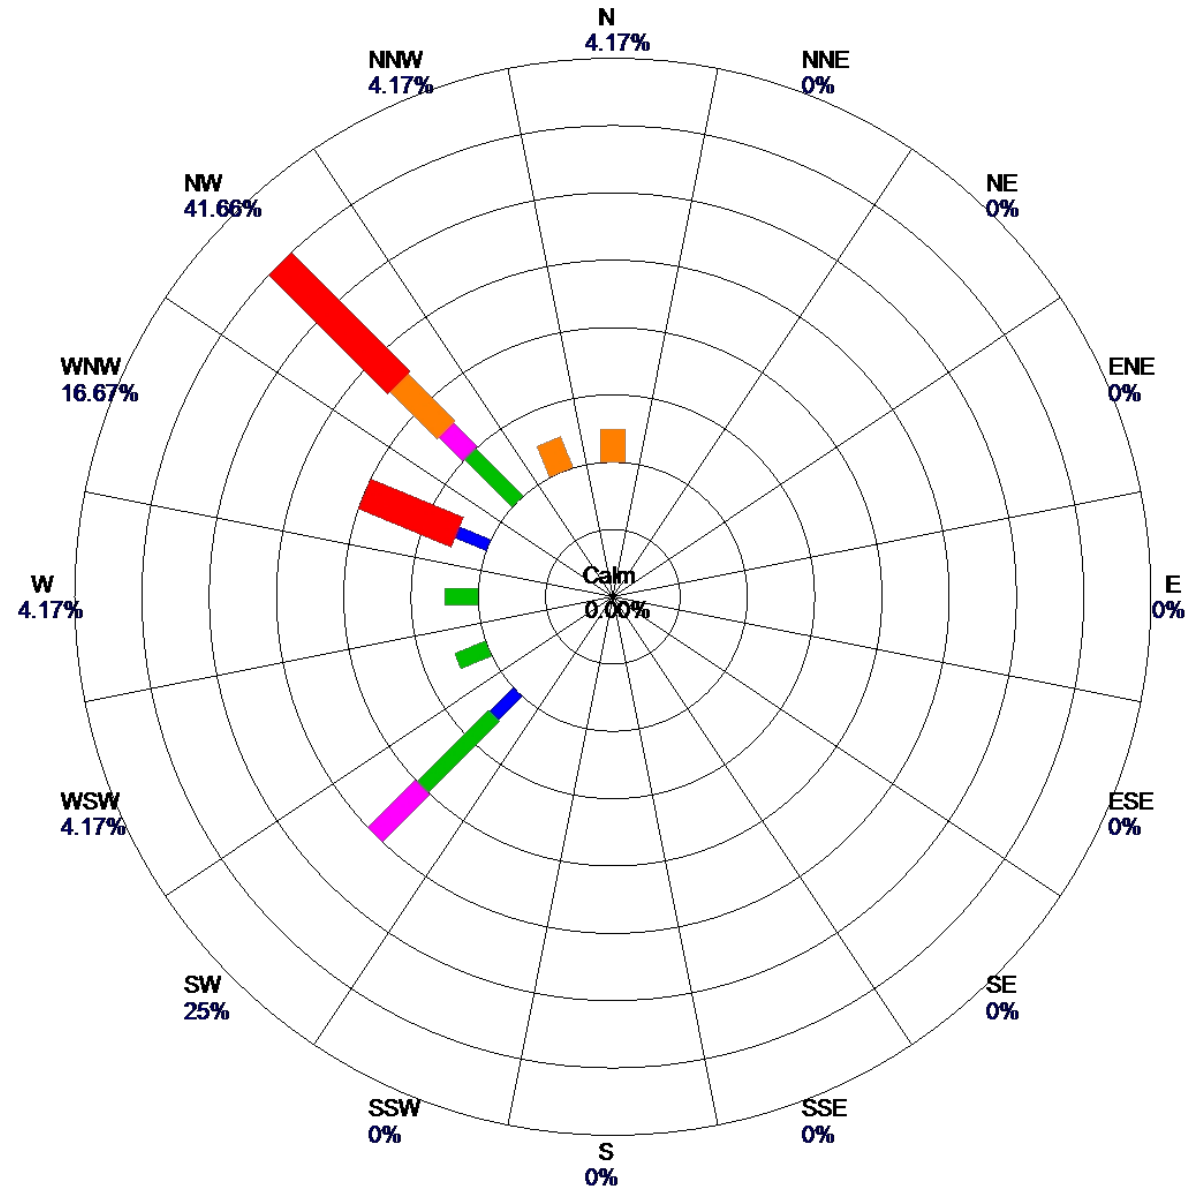

Site: YANKEE  
Parameter: WSPD  
Units: MPH

Period: 3/15/2018-3/15/2018