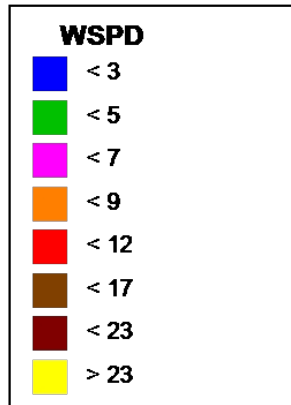

Site: YANKEE
Parameter: WSPD
Units: MPH

Period: 1/26/2018-1/26/2018