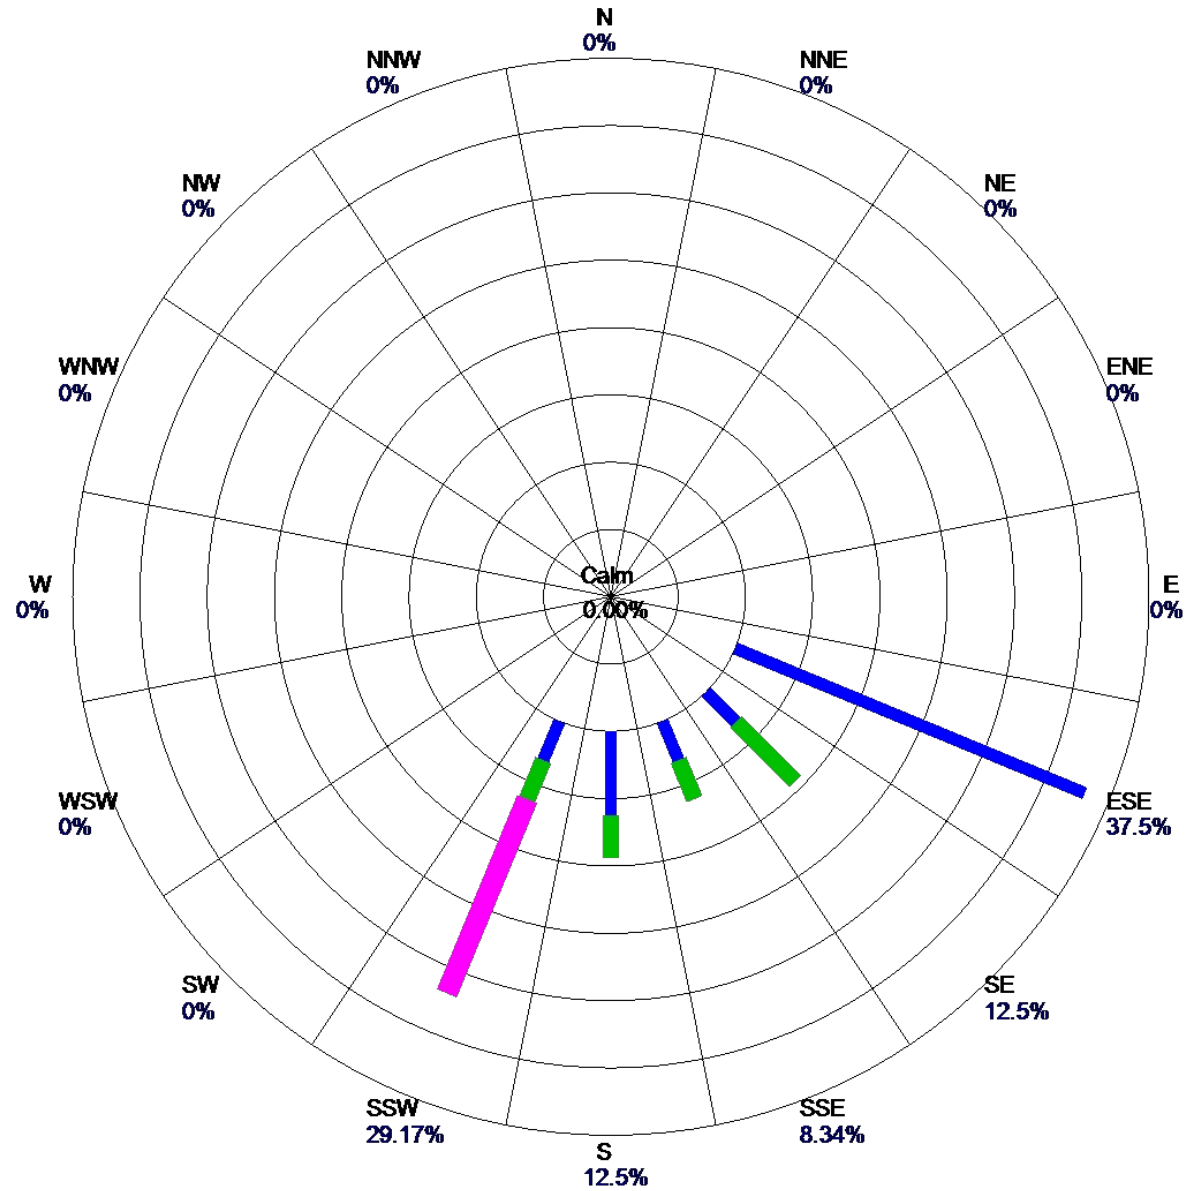

Site: YANKEE
Parameter: WSPD
Units: MPH

Period: 1/26/2018-1/26/2018