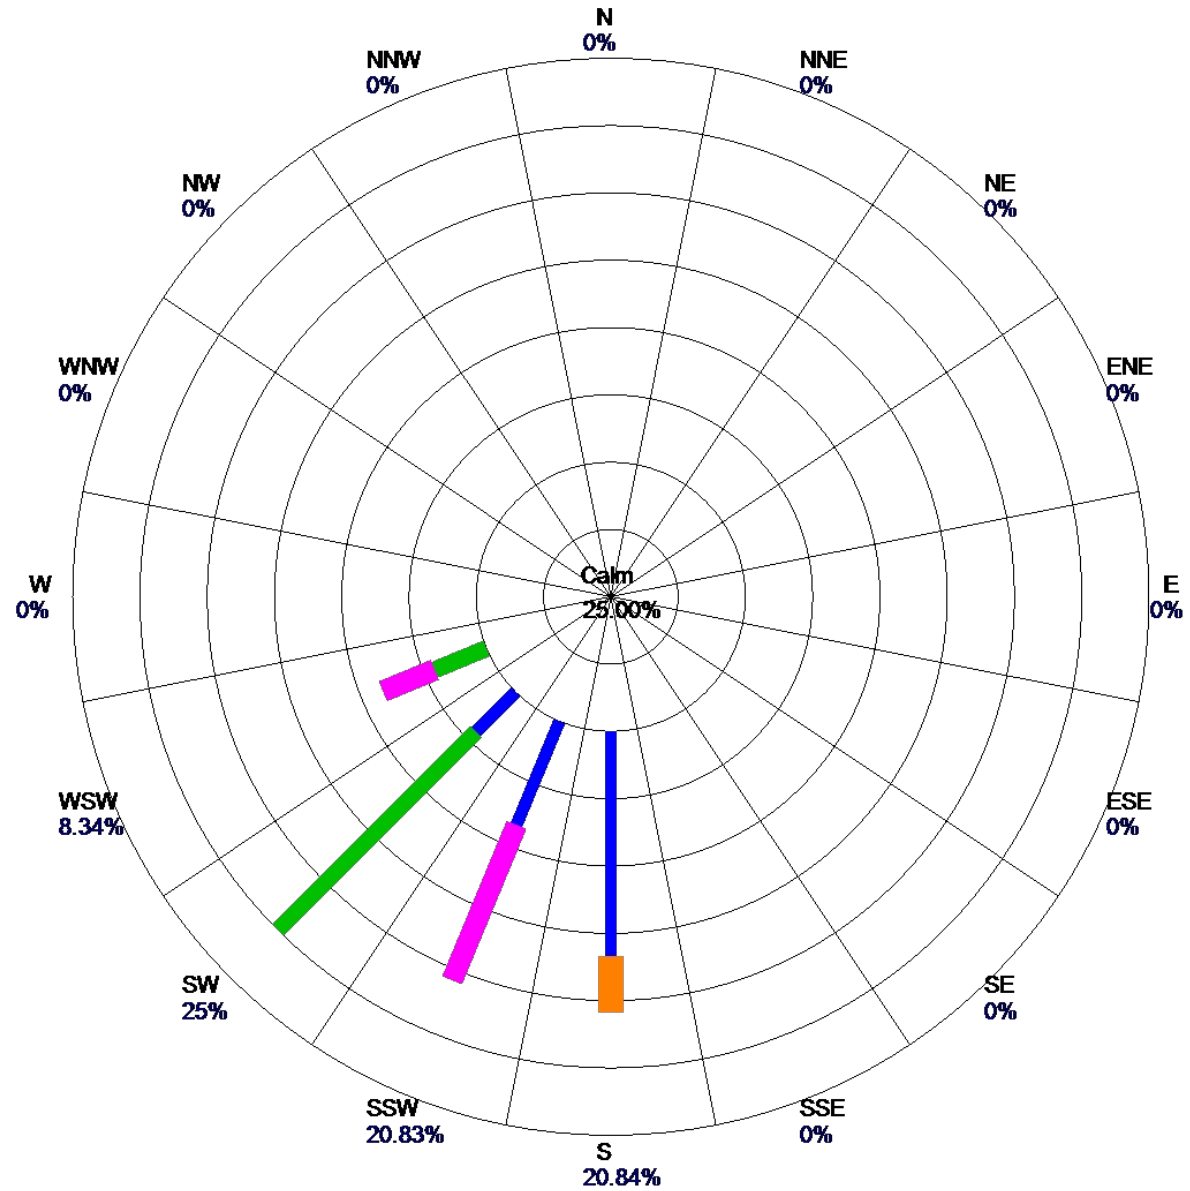

Site: AMANDA ELEM
Parameter: WSPD
Units: MPH

Period: 8/6/2018-8/6/2018