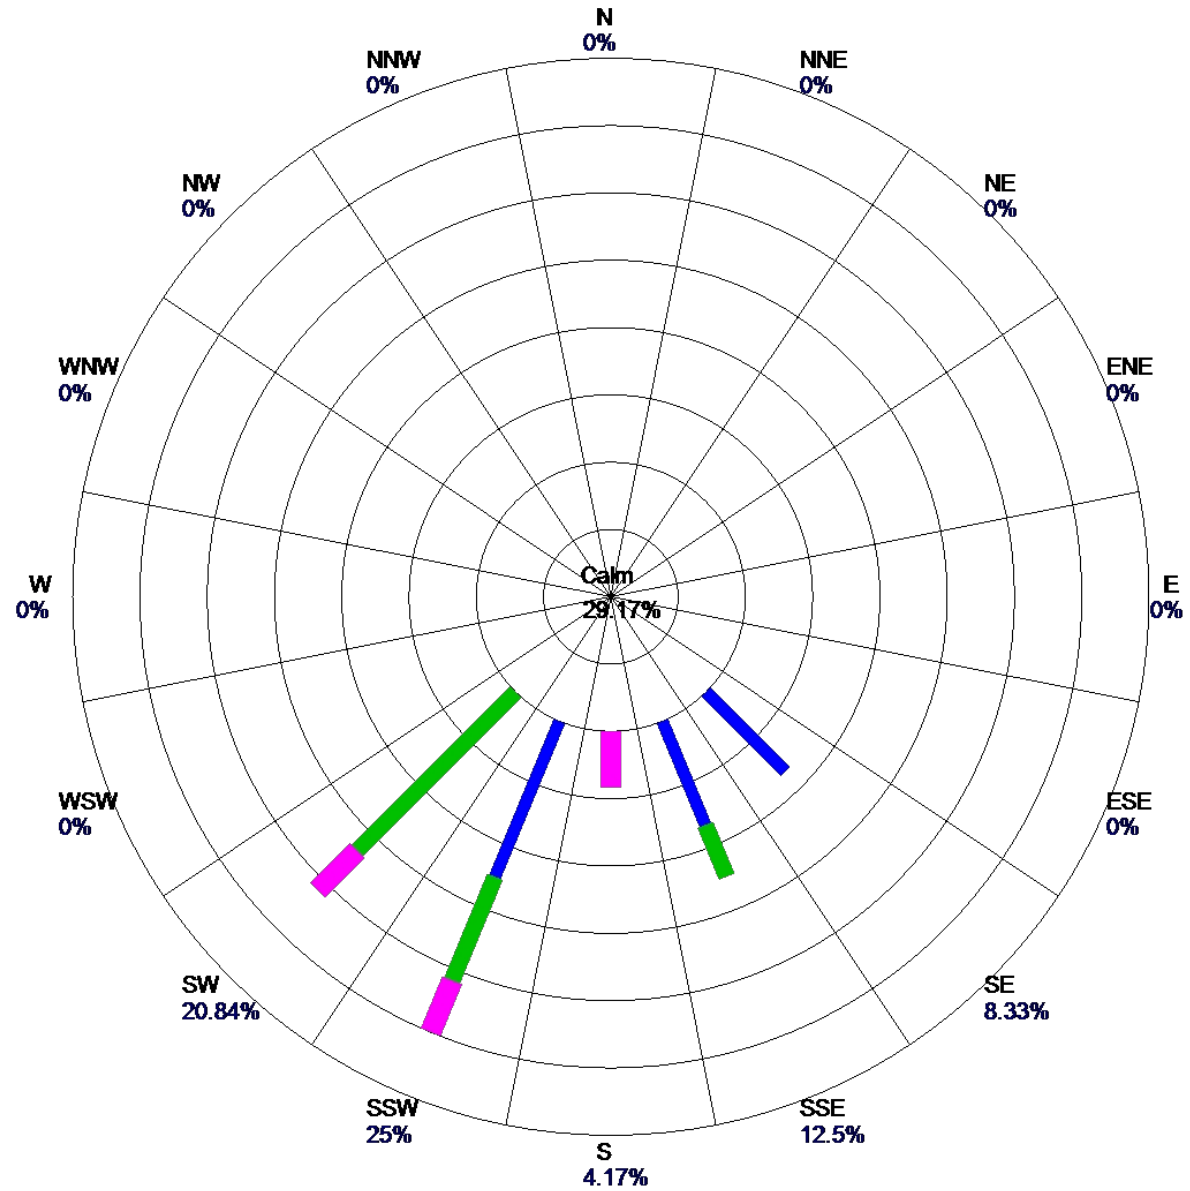

Site: AMANDA  
Parameter: WSPD  
Units: MPH

Period: 5/26/2018-5/26/2018