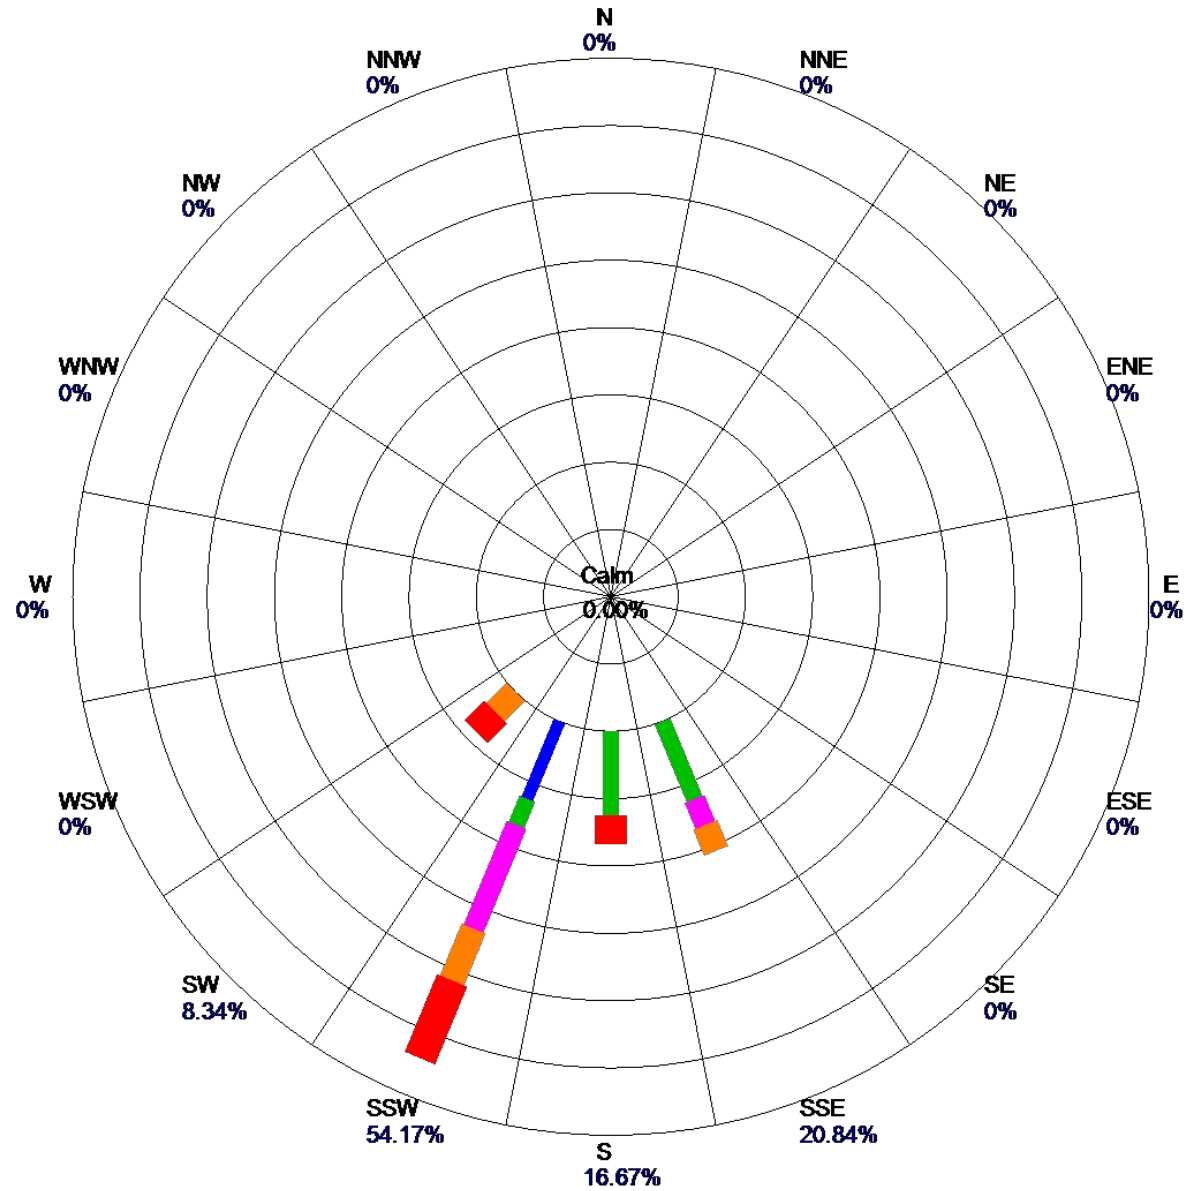

Site: AMANDA  
Parameter: WSPD  
Units: MPH

Period: 3/27/2018-3/27/2018