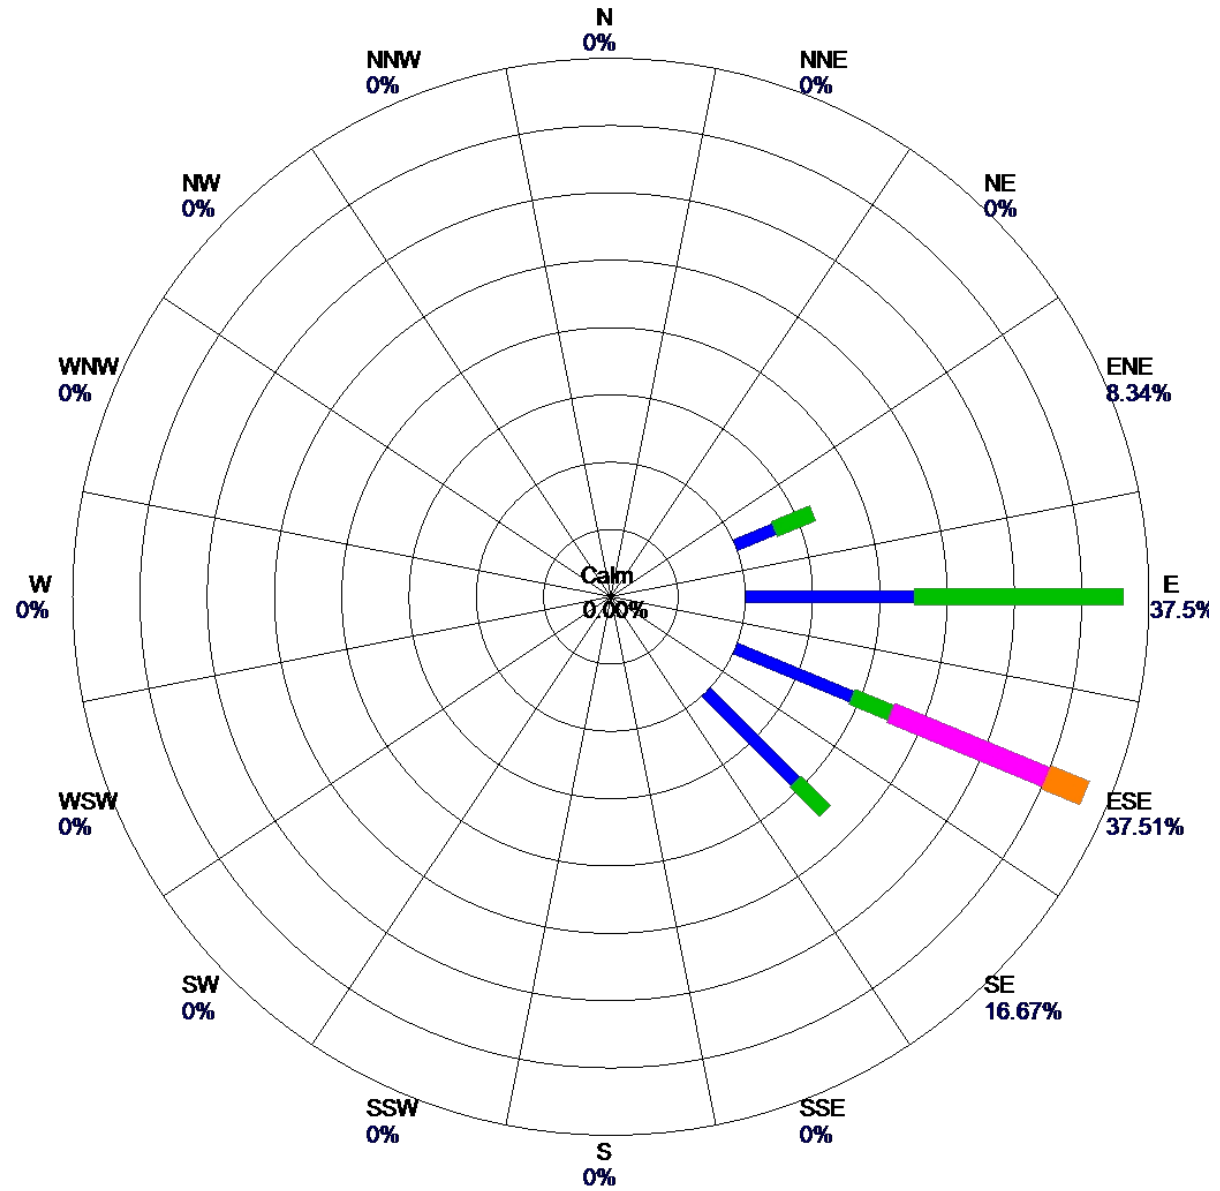

Site: YANKEE
Parameter: WSPD
Units: MPH

Period: 12/21/2017-12/21/2017