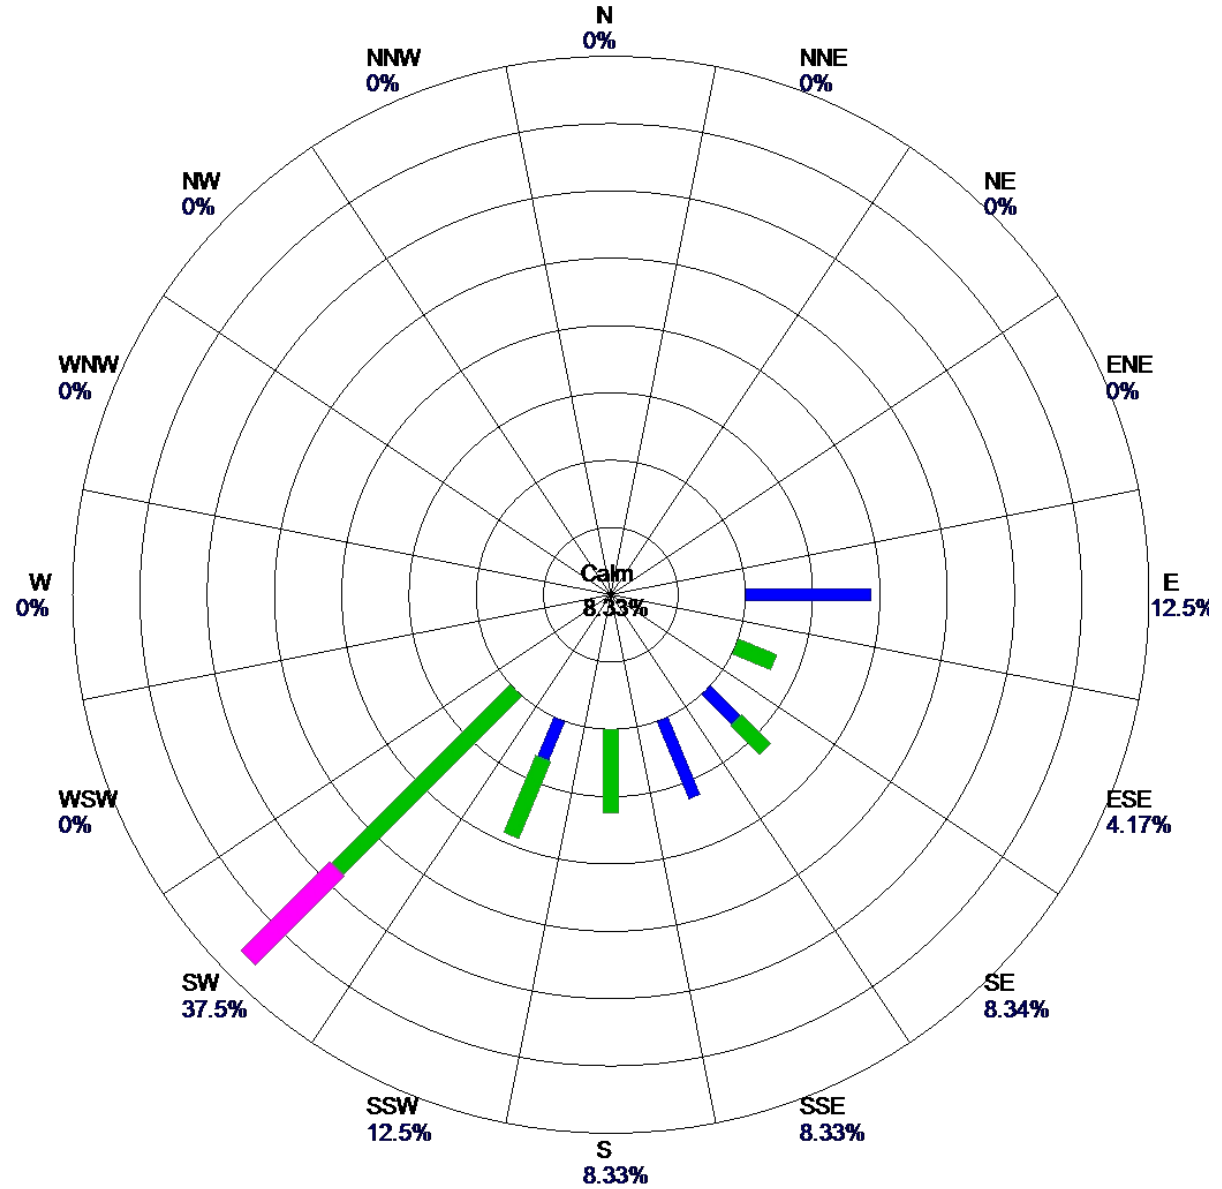

Site: YANKEE
Parameter: WSPD
Units: MPH

Period: 11/15/2017-11/15/2017