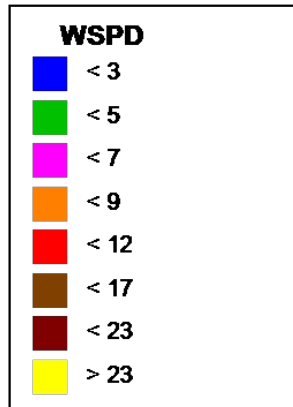

Site: YANKEE
Parameter: WSPD
Units: MPH

Period: 11/15/2017-11/15/2017