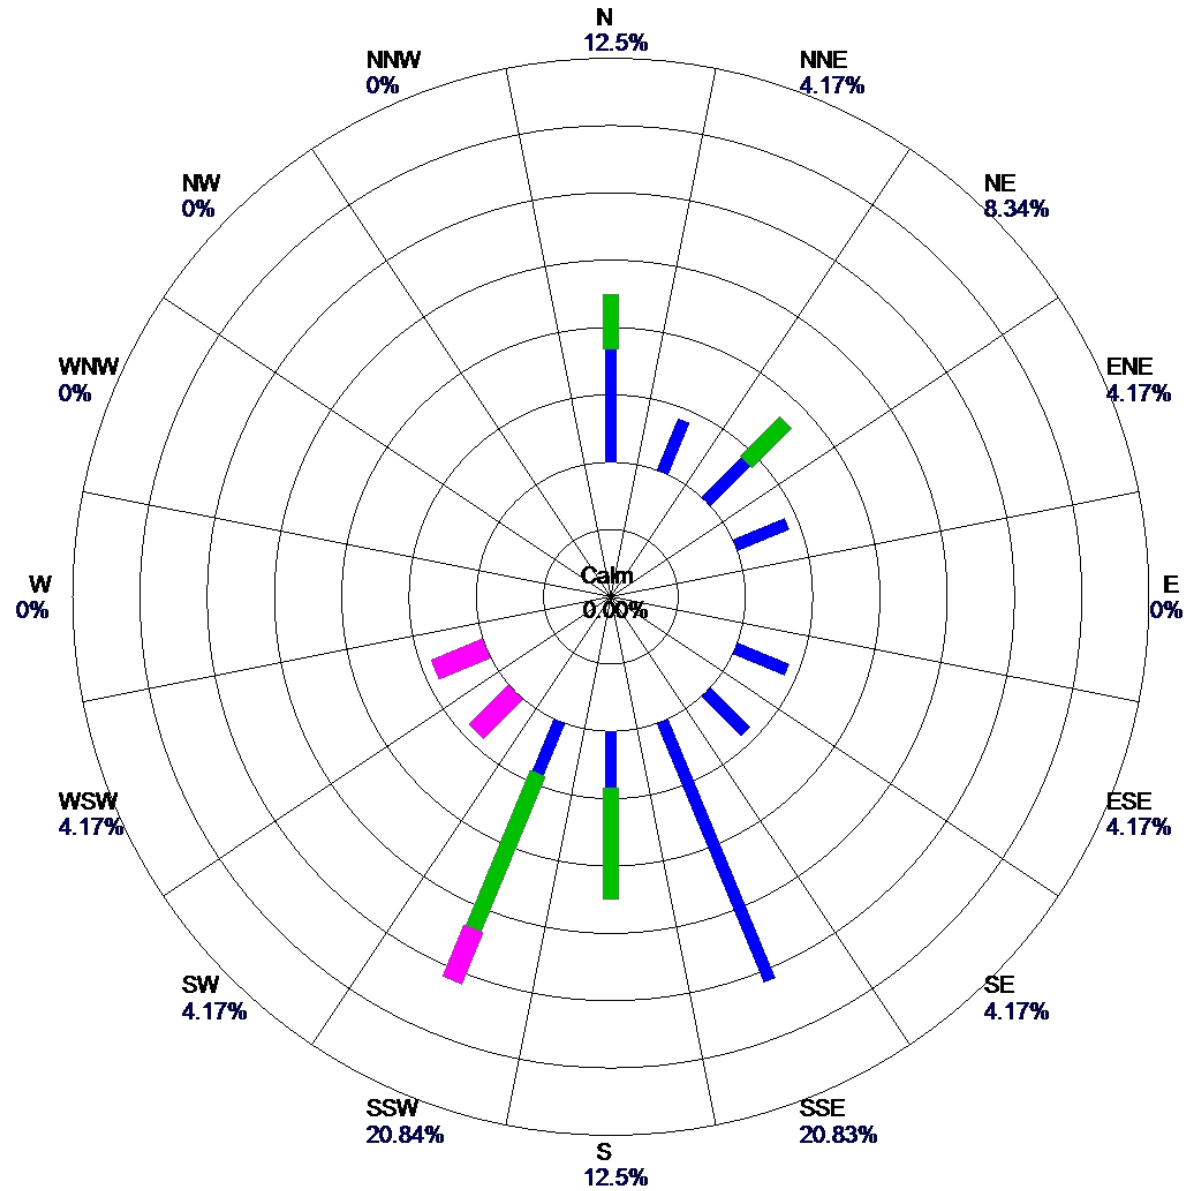

Site: YANKEE
Parameter: WSPD
Units: MPH

Period: 5/19/2017-5/19/2017