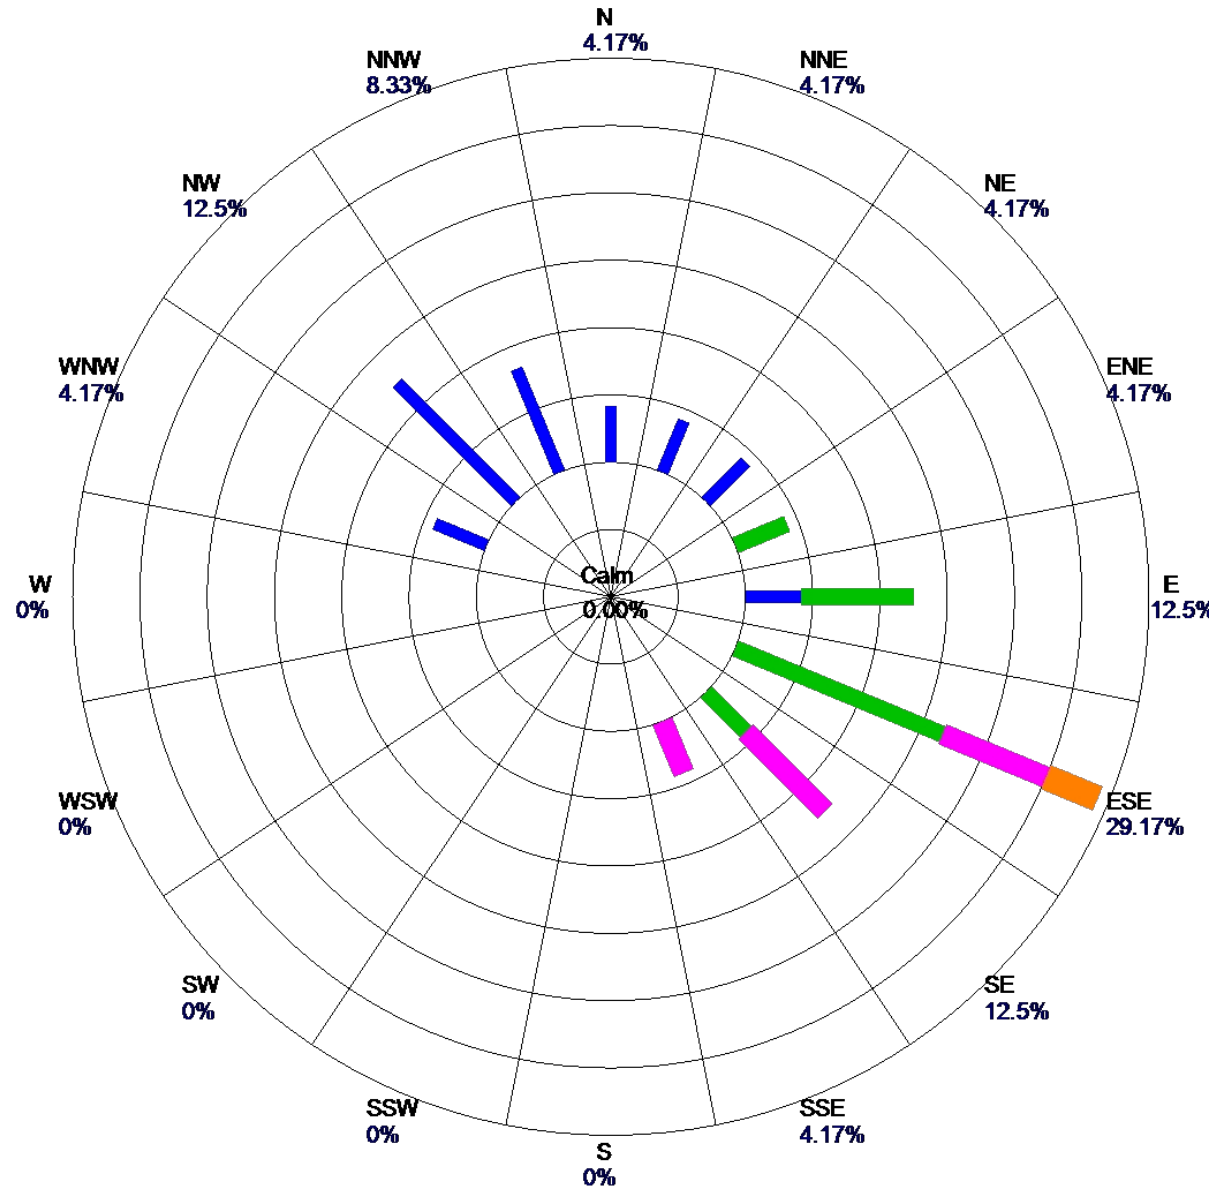

Site: YANKEE  
Parameter: WSPD  
Units: MPH

Period: 4/13/2017-4/13/2017