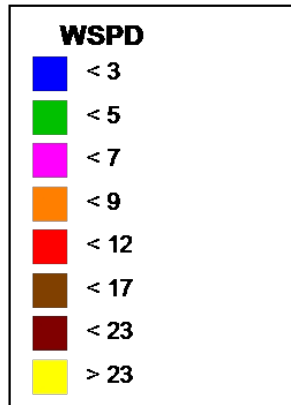

Site: YANKEE  
Parameter: WSPD  
Units: MPH

Period: 4/13/2017-4/13/2017